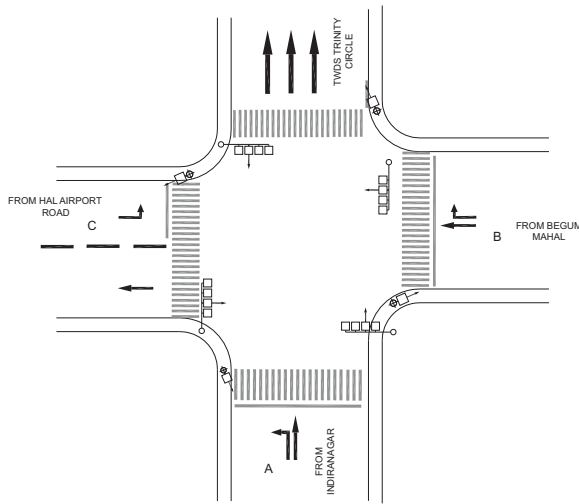

RAMAIAH CIRCLE-ULSOOR POLICE STATION JUNCTION, ULSOOR POLICE STATION - SYNC

TIMINGS DATA								
BAZAAR STREET X S V ROAD			PHASE			CYCLE TIME		
	ROAD	FROM	1		2		3	
DATA	A	INDIRANAGAR	L	S				EXCLUSIVE PEDESTRIAN
	B	BEGUM MAHAL			R	S		
	C	HAL AIRPORT			L			
TIMINGS	07:00	08:00	75		60		08	143
	08:00	12:00	80		70		10	160
	12:00	16:00	75		60		08	143
	16:00	22:00	80		70		10	160
	22:00	23:00	75		60		05	145
SUNDAY	07:00	22:00	75		60		07	142

TIMINGS DATA								
MURPHY RD X KENSINGTON RD			PHASE			CYCLE TIME		
	ROAD	FROM	1		2		3	
DATA	A	ULSOOR	R	S		S		EXCLUSIVE PEDESTRIAN
	B	ANJANEYA JN			L	S		
TIMINGS	07:00	08:00	30		50		08	088
	08:00	12:00	55		80		08	143
	12:00	16:00	30		50		07	087
	16:00	20:00	55		80		08	143
	20:00	23:00	30		50		05	085
SUNDAY	07:00	22:30	30		50		06	086

TAMARI KANNAN JUNCTION, ULSOOR POLICE STATION - FIXED