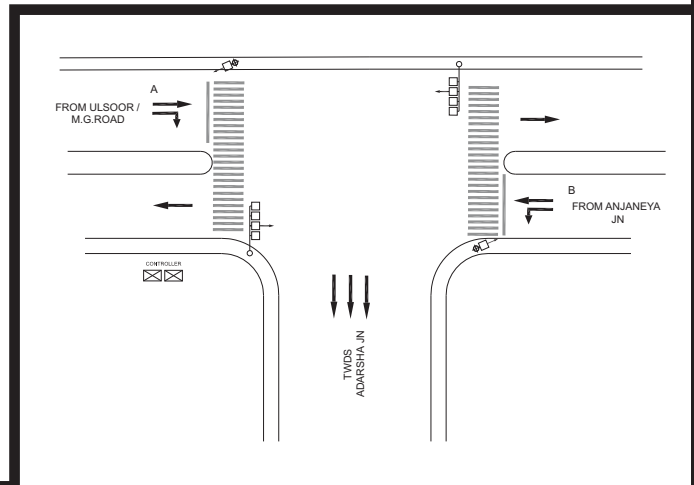

RAMAIAH CIRCLE-ULSOOR POLICE STATION JUNCTION, ULSOOR POLICE STATION - SYNC

TIMINGS DATA								
BAZAAR STREET X S V ROAD			PHASE			CYCLE TIME		
	ROAD	FROM	1		2		3	
DATA	A	INDIRANAGAR	L	S				EXCLUSIVE PEDESTRIAN
	B	BEGUM MAHAL			R	S		
	C	HAL AIRPORT			L			
TIMINGS	07:00	08:00	75		60		08	143
	08:00	12:00	80		70		10	160
	12:00	16:00	75		60		08	143
	16:00	22:00	80		70		10	160
	22:00	23:00	75		60		05	145
SUNDAY	07:00	22:00	75		60		07	142

TIMINGS DATA								
MURPHY RD X KENSINGTON RD			PHASE			CYCLE TIME		
	ROAD	FROM	1		2		3	
DATA	A	ULSOOR	R	S		S		EXCLUSIVE PEDESTRIAN
	B	ANJANEYA JN			L	S		
TIMINGS	07:00	08:00	30		50		08	088
	08:00	12:00	55		80		08	143
	12:00	16:00	30		50		07	087
	16:00	20:00	55		80		08	143
	20:00	23:00	30		50		05	085
SUNDAY	07:00	22:30	30		50		06	086

TAMARI KANNAN JUNCTION, ULSOOR POLICE STATION - FIXED