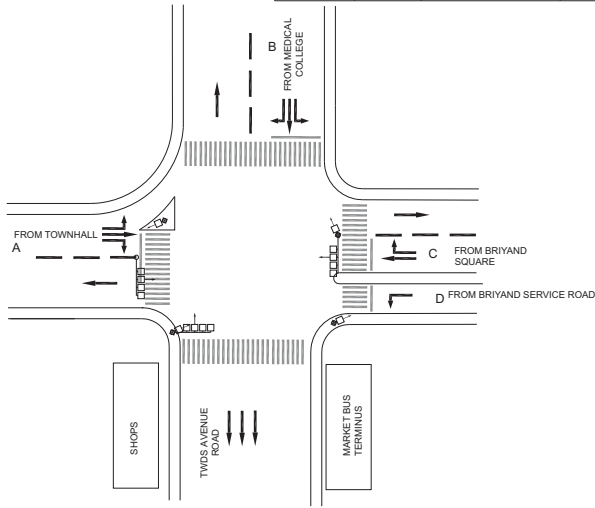

K.R. MARKET JUNCTION, K.R. MARKET POLICE STATION - VAC

TIMINGS DATA											
			PHASE						CYCLE TIME		
	ROAD	FROM	1			2			3		
DATA	A	TOWNHALL	R	L	S		L				
	B	MEDICAL COLLEGE				R	L	S		L	
	C	BRIYAND SQUARE							R	S	
	D	BRIYAND SERVICE ROAD		L						L	
TIMINGS	06:00	08:00	20			40			30		090
	08:00	12:00	30			60			50		140
	12:00	16:00	25			60			60		145
	16:00	21:00	30			65			50		145
	21:00	23:00	20			40			30		090
SUNDAY	06:30	23:00	30			60			40		130

TIMINGS DATA										
			PHASE						CYCLE TIME	
	ROAD	FROM	1		EXCLUSIVE PEDESTRIAN	3		4		
DATA	A	R V ROAD	L	S			L			
	B	MARKET					R	L		
	C	LALBAGH	L						R	L S
TIMINGS	07:00	9:00	53		15	35		38		141
	09:00	11:00	85		15	43		43		186
	11:00	16:00	53		15	35		50		153
	16:00	20:00	53		15	53		67		233
	20:00	23:00	53		15	35		38		141
SUNDAY	07:00	22:00	53		15	35		38		141

MINERVA CIRCLE JUNCTION, K.R. MARKET POLICE STATION - SYNC