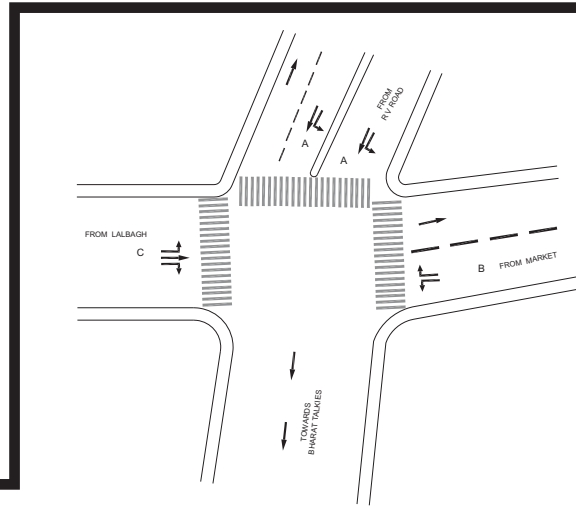

K.R. MARKET JUNCTION, K.R. MARKET POLICE STATION - VAC

TIMINGS DATA											
			PHASE						CYCLE TIME		
	ROAD	FROM	1			2			3		
DATA	A	TOWNHALL	R	L	S		L				
	B	MEDICAL COLLEGE				R	L	S		L	
	C	BRIYAND SQUARE							R	S	
	D	BRIYAND SERVICE ROAD		L						L	
TIMINGS	06:00	08:00	20			40			30		090
	08:00	12:00	30			60			50		140
	12:00	16:00	25			60			60		145
	16:00	21:00	30			65			50		145
	21:00	23:00	20			40			30		090
SUNDAY	06:30	23:00	30			60			40		130

TIMINGS DATA										
			PHASE						CYCLE TIME	
	ROAD	FROM	1		EXCLUSIVE PEDESTRIAN	3		4		
DATA	A	R V ROAD	L	S			L			
	B	MARKET					R	L		
	C	LALBAGH	L						R	L S
TIMINGS	07:00	9:00	53		15	35		38		141
	09:00	11:00	85		15	43		43		186
	11:00	16:00	53		15	35		50		153
	16:00	20:00	53		15	53		67		233
	20:00	23:00	53		15	35		38		141
SUNDAY	07:00	22:00	53		15	35		38		141

MINERVA CIRCLE JUNCTION, K.R. MARKET POLICE STATION - SYNC