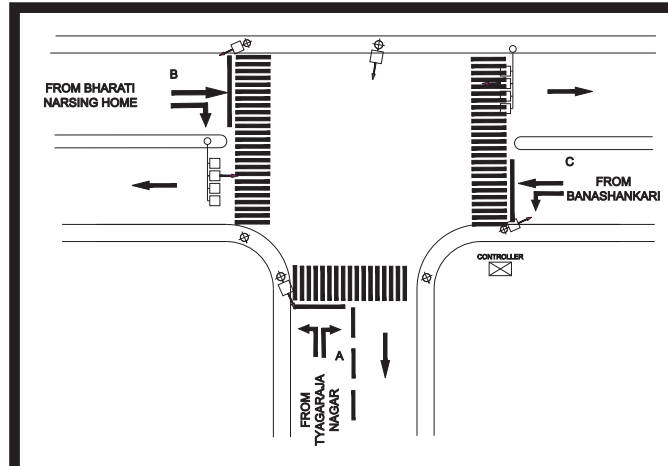

K.R. ROAD JUNCTION (NEAR JSS), BANASHANKARI POLICE STATION - FIXED

TIMINGS DATA														
			PHASE					CYCLE TIME						
	ROAD	FROM	1			2			3		4		5	
DATA	A	MARKET	R	L	S		L	S		L			EXCLUSIVE PEDESTRIAN	
	B	BANASHANKARI					L	S						
	C	JAYANAGAR							R	L	S	L		S
	D	THYAGARAJA NAGARA	L									L		S
TIMINGS	07:00	08:00	40			20		30		40		10		140
	08:00	12:00	60			30		40		60		10		200
	12:00	16:00	40			20		30		40		10		140
	16:00	22:00	60			30		40		60		10		200
	22:00	23:00	60			30		40		60		10		200
SUNDAY	07:30	22:30	40			20		30		40		10		140

TIMINGS DATA												
K.R. RD X TYAGARAJA NAGAR RD			PHASE					CYCLE TIME				
	ROAD	FROM	1			2			3		4	
DATA	A	TYAGARAJA NAGAR	R		L		L				EXCLUSIVE PEDESTRIAN	
	B	BHARATI NURSING HOME					R	S		S		
	C	BANASHANKARI	L						L	S		
TIMINGS	08:00	09:00	25			30		30		06		091
	09:00	12:00	40			50		35		06		131
	12:00	17:00	30			35		30		06		101
	17:00	20:30	40			50		40		06		136
	20:30	22:00	25			30		30		06		091

K.R. ROAD 14TH MAIN, BANASHANKARI POLICE STATION - FIXED