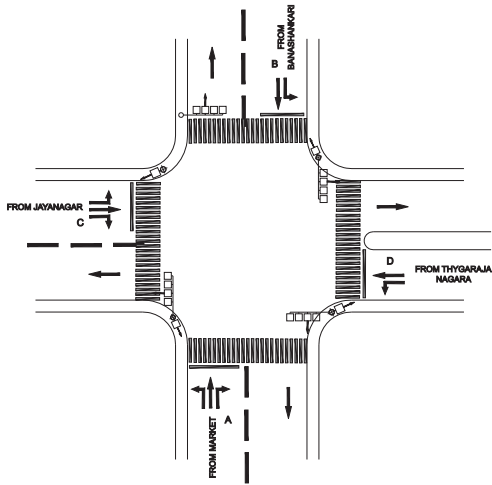

K.R. ROAD JUNCTION (NEAR JSS), BANASHANKARI POLICE STATION - FIXED

TIMINGS DATA														
			PHASE					CYCLE TIME						
	ROAD	FROM	1			2			3		4		5	
DATA	A	MARKET	R	L	S		L	S		L			EXCLUSIVE PEDESTRIAN	
	B	BANASHANKARI					L	S						
	C	JAYANAGAR							R	L	S	L		S
	D	THYAGARAJA NAGARA	L									L		S
TIMINGS	07:00	08:00	40			20		30		40		10		140
	08:00	12:00	60			30		40		60		10		200
	12:00	16:00	40			20		30		40		10		140
	16:00	22:00	60			30		40		60		10		200
	22:00	23:00	60			30		40		60		10		200
SUNDAY	07:30	22:30	40			20		30		40		10		140

TIMINGS DATA												
K.R. RD X TYAGARAJA NAGAR RD			PHASE					CYCLE TIME				
	ROAD	FROM	1			2			3		4	
DATA	A	TYAGARAJA NAGAR	R		L		L				EXCLUSIVE PEDESTRIAN	
	B	BHARATI NURSING HOME					R	S		S		
	C	BANASHANKARI	L						L	S		
TIMINGS	08:00	09:00	25			30		30		06		091
	09:00	12:00	40			50		35		06		131
	12:00	17:00	30			35		30		06		101
	17:00	20:30	40			50		40		06		136
	20:30	22:00	25			30		30		06		091

K.R. ROAD 14TH MAIN, BANASHANKARI POLICE STATION - FIXED