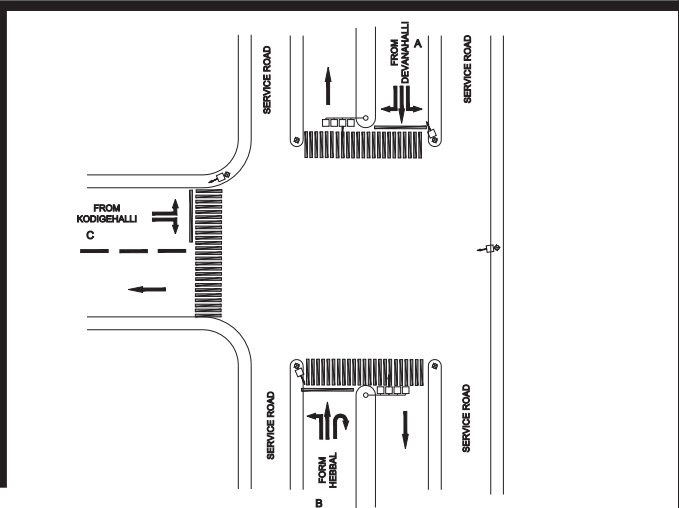

HEBBAL FLY OVER JUNCTION, HEBBAL POLICE STATION - FIXED

TIMINGS DATA											
RING ROAD X BELLARY ROAD			PHASE							CYCLE TIME	
	ROAD	FROM	1		2		3		4		
DATA	A	DEVANAHALLI	R	L				L	EXCLUSIVE PEDESTRIAN		
	B	BEL CIRCLE		L		L	S				
	C	NAGAVARA					S	R			S
TIMINGS	07:00	08:00	30		50		40		10		130
	08:00	11:00	40		60		50		10		160
	11:00	16:30	30		50		40		10		130
	16:30	21:30	40		60		50		10		160
	21:30	23:00	30		50		40		05		125
SUNDAY	07:30	23:00	30		50		40		10		130

TIMINGS DATA											
RING ROAD X BELLARY ROAD			PHASE							CYCLE TIME	
	ROAD	FROM	1		2		3		4		
DATA	A	DEVANAHALLI	R	S		S					
	B	HEBBAL				S	R		S		
	C	KODIGEHALLI							R	L	
TIMINGS	00:00	07:00	10		50		15		10		085
	07:00	08:30	20		30		30		30		110
	08:30	11:00	20		35		30		30		115
	11:00	17:00	20		30		30		25		105
	17:00	20:00	25		40		40		40		145
	20:00	22:00	20		30		35		30		115
	22:00	23:00	20		30		25		25		100
	23:00	23:59	10		50		15		10		085

KODIGEHALLI GATE JUNCTION, HEBBAL POLICE STATION - FIXED