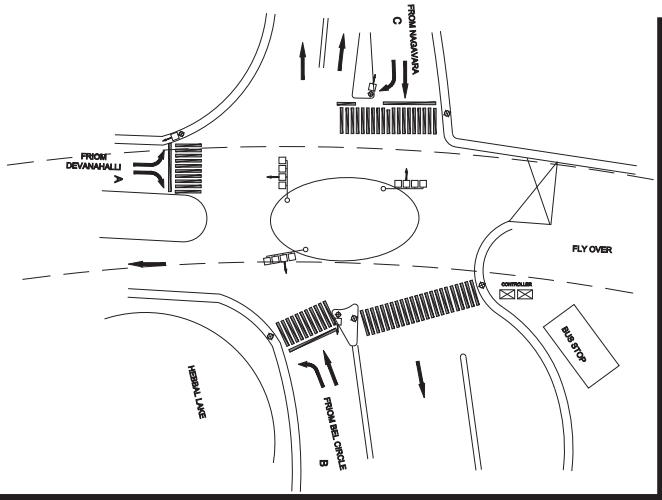

HEBBAL FLY OVER JUNCTION, HEBBAL POLICE STATION - FIXED

TIMINGS DATA											
RING ROAD X BELLARY ROAD			PHASE							CYCLE TIME	
	ROAD	FROM	1		2		3		4		
DATA	A	DEVANAHALLI	R	L				L	EXCLUSIVE PEDESTRIAN		
	B	BEL CIRCLE		L		L	S				
	C	NAGAVARA					S	R			S
TIMINGS	07:00	08:00	30		50		40		10		130
	08:00	11:00	40		60		50		10		160
	11:00	16:30	30		50		40		10		130
	16:30	21:30	40		60		50		10		160
	21:30	23:00	30		50		40		05		125
SUNDAY	07:30	23:00	30		50		40		10		130

TIMINGS DATA											
RING ROAD X BELLARY ROAD			PHASE							CYCLE TIME	
	ROAD	FROM	1		2		3		4		
DATA	A	DEVANAHALLI	R	S		S					
	B	HEBBAL				S	R		S		
	C	KODIGEHALLI							R	L	
TIMINGS	00:00	07:00	10		50		15		10		085
	07:00	08:30	20		30		30		30		110
	08:30	11:00	20		35		30		30		115
	11:00	17:00	20		30		30		25		105
	17:00	20:00	25		40		40		40		145
	20:00	22:00	20		30		35		30		115
	22:00	23:00	20		30		25		25		100
	23:00	23:59	10		50		15		10		085

KODIGEHALLI GATE JUNCTION, HEBBAL POLICE STATION - FIXED