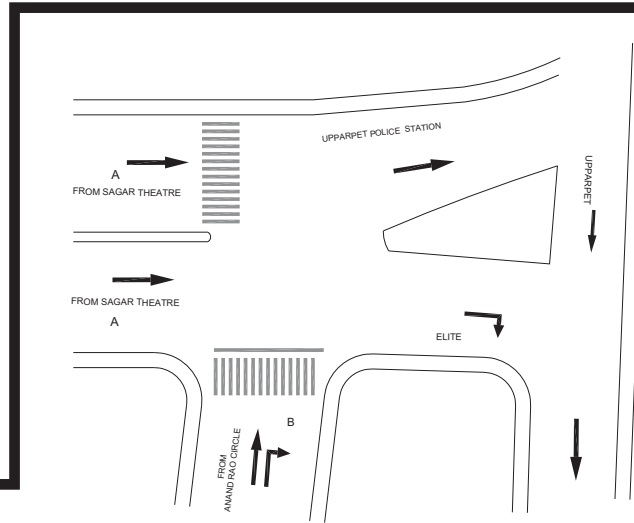

**ELITE JUNCTION, UPPAR PETH POLICE STATION - SYNC**

TIMINGS DATA								
			PHASE			CYCLE TIME		
	ROAD	FROM	1		2		3	
DATA	A	KG JUNCTION	R			EXCLUSIVE PEDESTRIAN		
	B	UPPAR PET			S			
TIMINGS	07:00	09:00	60		30		10	100
	09:00	16:00	75		30		10	115
	16:00	23:00	80		30		10	120

TIMINGS DATA								
			PHASE			CYCLE TIME		
	ROAD	FROM	1		2		3	
DATA	A	SAGAR THEATER		S		EXCLUSIVE PEDESTRIAN		
	B	ANAND RAO CIRCLE			R			S
TIMINGS	07:00	09:00	60		30		10	100
	09:00	16:00	75		30		10	115
	16:00	23:00	80		30		10	120

**K.G. JUNCTION, UPPAR PETH POLICE STATION - SYNC**