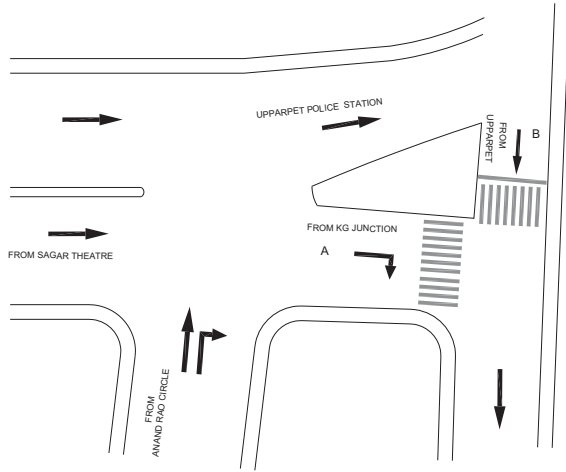

**ELITE JUNCTION, UPPAR PETH POLICE STATION - SYNC**

TIMINGS DATA								
			PHASE			CYCLE TIME		
	ROAD	FROM	1		2		3	
DATA	A	KG JUNCTION	R			EXCLUSIVE PEDESTRIAN		
	B	UPPAR PET			S			
TIMINGS	07:00	09:00	60		30		10	100
	09:00	16:00	75		30		10	115
	16:00	23:00	80		30		10	120

TIMINGS DATA								
			PHASE			CYCLE TIME		
	ROAD	FROM	1		2		3	
DATA	A	SAGAR THEATER		S		EXCLUSIVE PEDESTRIAN		
	B	ANAND RAO CIRCLE			R			S
TIMINGS	07:00	09:00	60		30		10	100
	09:00	16:00	75		30		10	115
	16:00	23:00	80		30		10	120

**K.G. JUNCTION, UPPAR PETH POLICE STATION - SYNC**