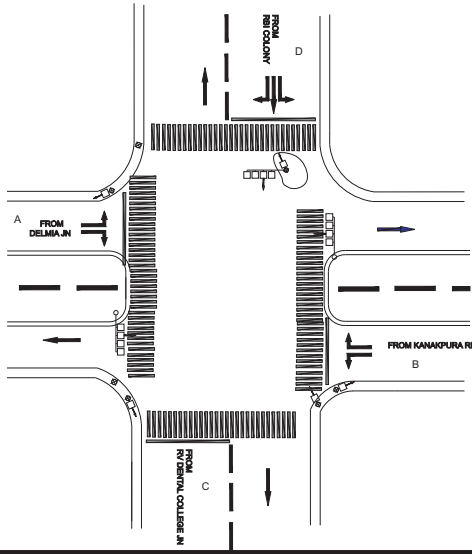

**J.P. NAGAR 15TH CROSS JUNCTION (JP NAGAR 24TH MAIN)-UNDERPASS, JAYANAGAR POLICE STATION - FIXED**

TIMINGS DATA									
T.V.TOWER RD X HEBBAL RD			PHASE				CYCLE TIME		
	ROAD	FROM	1		2		3	4	
DATA	A	DELMIA JN	R	L			L	EXCLUSIVE PEDESTRIAN	
	B	KANAKPURA RD	R	L		L			
	C	RV DENTAL COLLEGE JN		L	R	L	S		
	D	RBI COLONY	L				R L S		
TIMINGS	07:00	08:00	25		30		30	08	093
	08:00	11:00	35		40		40	10	125
	11:00	17:00	25		30		30	08	093
	17:00	21:00	35		40		40	10	125
	21:00	22:00	25		30		30	07	092
SUNDAY	07:30	22:00	25		30		30	08	093

NOTE: DUE TO UNDER PASS WORK SIGNAL IS REMOVED

TIMINGS DATA									
			PHASE				CYCLE TIME		
	ROAD	FROM	1		2		3	4	
DATA	A	BANNERGATTA RD	R		S		S		
	B	KANAKAPURA RD				L	S	L	
	C	ARBINDO		L			R	L	
	D	JP NAGAR 15TH CROSS 24TH MAIN JN	P			P		P	R L S
TIMINGS	07:00	08:00	40		35		30	30	135
	08:00	10:00	35		40		30	35	140
	10:00	17:00	35		40		30	35	140
	17:00	20:00	35		40		35	35	145
	20:00	23:00	40		35		30	25	130
SUNDAY	07:30	23:00	40		35		30	25	130

**J.P. NAGAR 9TH CROSS & 24TH MAIN JUNCTION, JAYANAGAR POLICE STATION - FIXED**