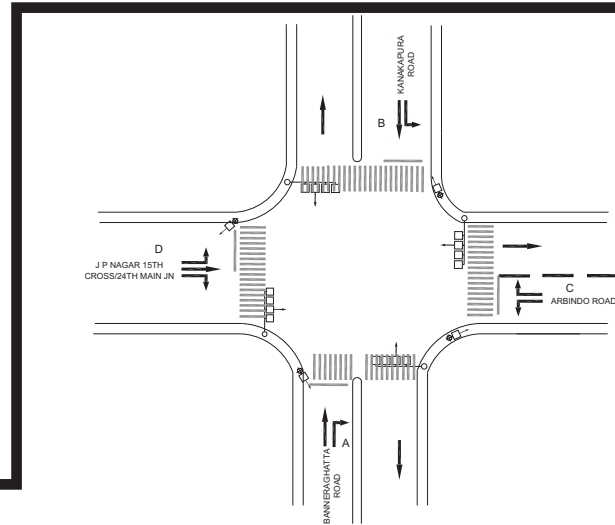

**J.P. NAGAR 15TH CROSS JUNCTION (JP NAGAR 24TH MAIN)-UNDERPASS, JAYANAGAR POLICE STATION - FIXED**

TIMINGS DATA									
T.V.TOWER RD X HEBBAL RD			PHASE				CYCLE TIME		
	ROAD	FROM	1		2		3	4	
DATA	A	DELMIA JN	R	L			L	EXCLUSIVE PEDESTRIAN	
	B	KANAKPURA RD	R	L		L			
	C	RV DENTAL COLLEGE JN		L	R	L	S		
	D	RBI COLONY	L				R L S		
TIMINGS	07:00	08:00	25		30		30	08	093
	08:00	11:00	35		40		40	10	125
	11:00	17:00	25		30		30	08	093
	17:00	21:00	35		40		40	10	125
	21:00	22:00	25		30		30	07	092
SUNDAY	07:30	22:00	25		30		30	08	093

NOTE: DUE TO UNDER PASS WORK SIGNAL IS REMOVED

TIMINGS DATA									
			PHASE				CYCLE TIME		
	ROAD	FROM	1		2		3	4	
DATA	A	BANNERGATTA RD	R		S		S		
	B	KANAKAPURA RD				L	S	L	
	C	ARBINDO		L			R	L	
	D	JP NAGAR 15TH CROSS 24TH MAIN JN	P			P		P	R L S
TIMINGS	07:00	08:00	40		35		30	30	135
	08:00	10:00	35		40		30	35	140
	10:00	17:00	35		40		30	35	140
	17:00	20:00	35		40		35	35	145
	20:00	23:00	40		35		30	25	130
SUNDAY	07:30	23:00	40		35		30	25	130

**J.P. NAGAR 9TH CROSS & 24TH MAIN JUNCTION, JAYANAGAR POLICE STATION - FIXED**