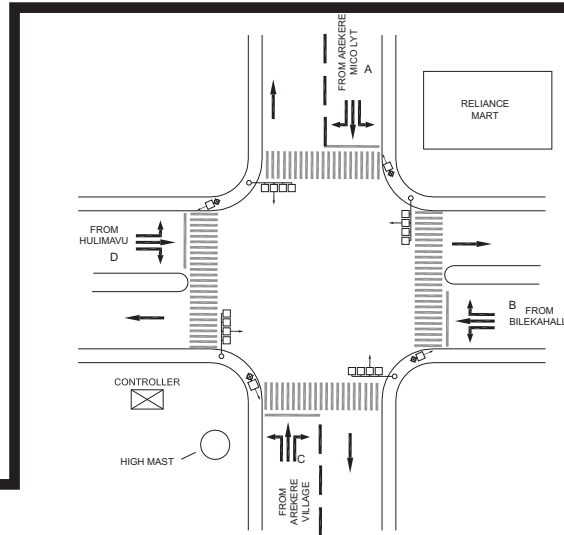

### 29TH BTM ROAD JUNCTION, MICO LAYOUT POLICE STATION - FIXED

TIMINGS DATA																
100 FT RING ROAD X 29TH MAIN ROAD			PHASE						CYCLE TIME							
	ROAD	FROM	1			2		3		4		5		6		
DATA	A	SILK BOARD	R	L	S		L	S						L	EXCLUSIVE PEDESTRIAN	
	B	BTM 16TH MAIN					L	S	R	L	S		L			
	C	TAVAREKERE		L							R	L	S			
	D	29TH MAIN							L					R		
TIMINGS	07:00	08:00	15			70		15		10		25		10		145
	08:00	10:30	20			90		25		15		25		10		185
	10:30	17:00	20			60		15		10		25		10		140
	17:00	21:30	25			90		20		15		25		10		185
	21:30	23:00	15			50		15		10		20		10		120
SUNDAY	07:00	23:00	15			65		15		10		20		10		135

TIMINGS DATA																
BANNERUGHATTA RD X ARAKERE RD			PHASE						CYCLE TIME							
	ROAD	FROM	1			2		3		4		5		6		
DATA	A	AREKERE MICO LYT	R	L	S		L								EXCLUSIVE PEDESTRIAN	
	B	BILEKAHALLI					R	L	S		L		L	S		
	C	AREKERE VILLAGE							R	L	S		L			
	D	HULIMAVU		L							R	L	S	L		
TIMINGS	07:00	08:00	20			25		20		05		40		10 (7)		120 (117)
	08:00	11:00	40 (25)			45 (30)		30 (25)		10		60		10		195 (160)
	11:00	17:00	25			30		20		10		60		10 (8)		155 (153)
	17:00	20:30	40 (25)			60 (45)		25		15		75 (70)		10		225 (190)
	20:30	22:00	20			30 (25)		20		10		45		10 (7)		135 (127)

### ARAKERE GATE JUNCTION, MICO LAYOUT POLICE STATION - FIXED