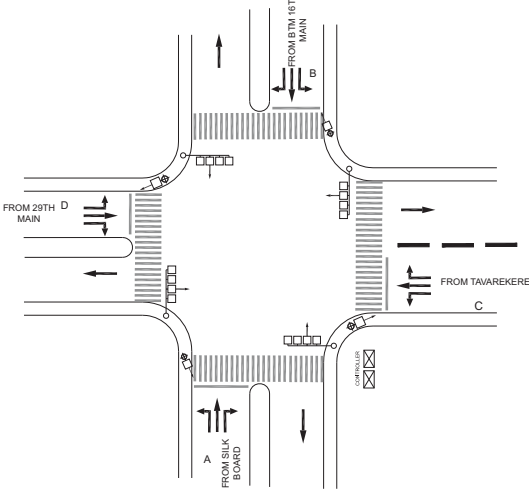

### 29TH BTM ROAD JUNCTION, MICO LAYOUT POLICE STATION - FIXED

TIMINGS DATA																
100 FT RING ROAD X 29TH MAIN ROAD			PHASE						CYCLE TIME							
	ROAD	FROM	1			2		3		4		5		6		
DATA	A	SILK BOARD	R	L	S		L	S						L	EXCLUSIVE PEDESTRIAN	
	B	BTM 16TH MAIN					L	S	R	L	S		L			
	C	TAVAREKERE		L							R	L	S			
	D	29TH MAIN							L					R		
TIMINGS	07:00	08:00	15			70		15		10		25		10		145
	08:00	10:30	20			90		25		15		25		10		185
	10:30	17:00	20			60		15		10		25		10		140
	17:00	21:30	25			90		20		15		25		10		185
	21:30	23:00	15			50		15		10		20		10		120
SUNDAY	07:00	23:00	15			65		15		10		20		10		135

TIMINGS DATA																
BANNERUGHATTA RD X ARAKERE RD			PHASE						CYCLE TIME							
	ROAD	FROM	1			2		3		4		5		6		
DATA	A	AREKERE MICO LYT	R	L	S		L								EXCLUSIVE PEDESTRIAN	
	B	BILEKAHALLI					R	L	S		L		L	S		
	C	AREKERE VILLAGE							R	L	S		L			
	D	HULIMAVU		L							R	L	S	L		
TIMINGS	07:00	08:00	20			25		20		05		40		10 (7)		120 (117)
	08:00	11:00	40 (25)			45 (30)		30 (25)		10		60		10		195 (160)
	11:00	17:00	25			30		20		10		60		10 (8)		155 (153)
	17:00	20:30	40 (25)			60 (45)		25		15		75 (70)		10		225 (190)
	20:30	22:00	20			30 (25)		20		10		45		10 (7)		135 (127)

### ARAKERE GATE JUNCTION, MICO LAYOUT POLICE STATION - FIXED