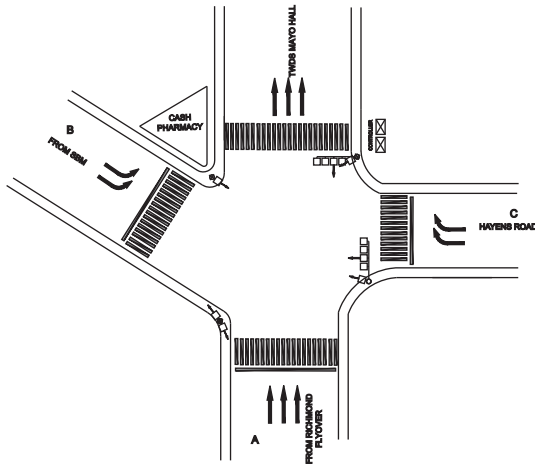

CASH PHARMACY JUNCTION, ASHOK NAGAR POLICE STATION - VAC

TIMINGS DATA								
RESIDENCY RD X ST.MARKS RD			PHASE			CYCLE TIME		
	ROAD	FROM	1		2		3	
DATA	A	RICHMOND FLYOVER		S	P			EXCLUSIVE PEDESTRIAN
	B	SBI			L			
	C	HAYENS ROAD			R			
TIMINGS	07:00	08:30	80		30		10	120
	08:30	16:00	120		30		10	160
	16:00	20:00	80		30		10	120
	20:00	23:00	40		20		10	070
SUNDAY	07:00	23:00	80		30		10	120

TIMINGS DATA								
HOSUR RD X SHANTHINAGR JN			PHASE			CYCLE TIME		
	ROAD	FROM	1		2		3	
DATA	A	BRIGADE ROAD		S				EXCLUSIVE PEDESTRIAN
	B	NANJAPPA CIRCLE	P		R	L		
	C	ADUGODI		S				
TIMINGS WEEKDAYS/ (SUNDAY)	07:00	08:30	45		20		05	070
	08:30	12:00	90 (70)		40 (30)		05	135 (105)
	12:00	16:00	50		35 (25)		05	090 (080)
	16:00	20:00	90 (70)		40 (30)		05	135 (105)
	20:00	23:00	45 (50)		35 (30)		05	085

CMP GATE JUNCTION, ASHOK NAGAR POLICE STATION - VAC