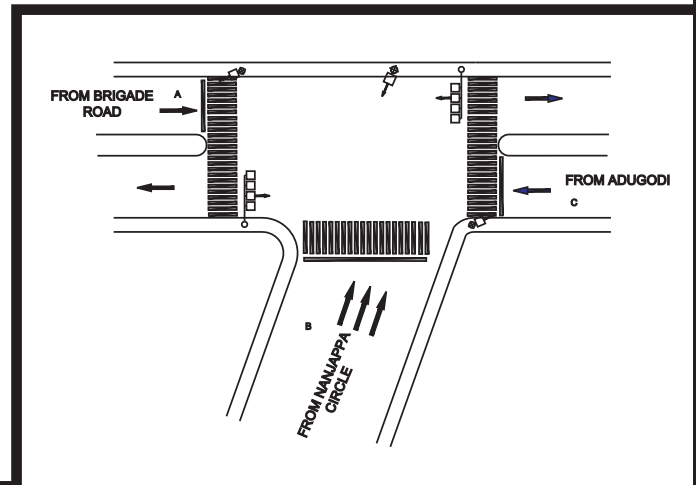

CASH PHARMACY JUNCTION, ASHOK NAGAR POLICE STATION - VAC

TIMINGS DATA								
RESIDENCY RD X ST.MARKS RD			PHASE			CYCLE TIME		
	ROAD	FROM	1		2		3	
DATA	A	RICHMOND FLYOVER		S	P			EXCLUSIVE PEDESTRIAN
	B	SBI			L			
	C	HAYENS ROAD			R			
TIMINGS	07:00	08:30	80		30		10	120
	08:30	16:00	120		30		10	160
	16:00	20:00	80		30		10	120
	20:00	23:00	40		20		10	070
SUNDAY	07:00	23:00	80		30		10	120

TIMINGS DATA								
HOSUR RD X SHANTHINAGR JN			PHASE			CYCLE TIME		
	ROAD	FROM	1		2		3	
DATA	A	BRIGADE ROAD		S				EXCLUSIVE PEDESTRIAN
	B	NANJAPPA CIRCLE	P		R	L		
	C	ADUGODI		S				
TIMINGS WEEKDAYS/ (SUNDAY)	07:00	08:30	45		20		05	070
	08:30	12:00	90 (70)		40 (30)		05	135 (105)
	12:00	16:00	50		35 (25)		05	090 (080)
	16:00	20:00	90 (70)		40 (30)		05	135 (105)
	20:00	23:00	45 (50)		35 (30)		05	085

CMP GATE JUNCTION, ASHOK NAGAR POLICE STATION - VAC