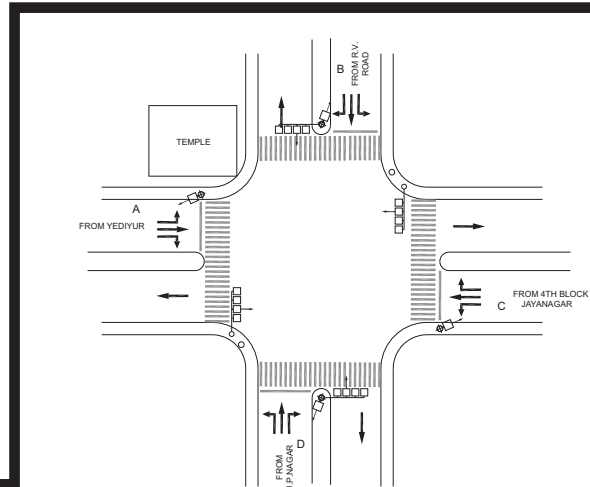

**GEETA CIRCLE JUNCTION, JAYANAGAR POLICE STATION - FIXED**

TIMINGS DATA										
JAYANAGAR 3RD BLOCK X T BLOCK			PHASE						CYCLE TIME	
	ROAD	FROM	1		2		3		4	
DATA	A	JAYANAGAR T <sup>th</sup> BLOCK	L	S				L	EXCLUSIVE PEDESTRIAN	
	B	JAYANAGAR 3RD BLOCK	L		R	L	S	P		
	C	ARBINDO CIRCLE					R	L		
TIMINGS	07:30	09:00	30		20			40	10	100
	09:00	11:00	45		25			60	10	140
	11:00	17:00	35		20			45	10	110
	17:00	20:30	45		25			60	10	140
	20:30	22:00	30		20			40	10	100
SUNDAY	07:30	17:00	30		25			40	10	105
	17:00	20:30	45		30			60	10	145
	20:30	22:00	30		20			40	10	100

TIMINGS DATA											
			PHASE						CYCLE TIME		
	ROAD	FROM	1		2		3		4		
DATA	A	YEDIYUR	R	L	S					EXCLUSIVE PEDESTRIAN	
	B	R.V.ROAD				R	L	S			
	C	4TH BLOCK						R	L		S
	D	J.P.NAGAR							R		L
TIMINGS	07:00	08:00	15		20			15	15	10	075
	08:00	11:00	30		50			20	40	10	150
	11:00	16:00	15		40			20	25	10	110
	16:00	21:00	30		85			25	35	10	185
	21:00	23:00	15		25			15	20	10	085
SUNDAY	07:00	22:00	30		60			30	30	10	160

NOTE: FREE LEFT REMOVED DUE TO METRO WORK

**JAYANAGAR 27TH CROSS JUNCTION (JAYANAGAR 4TH MAIN), JAYANAGAR POLICE STATION - FIXED**