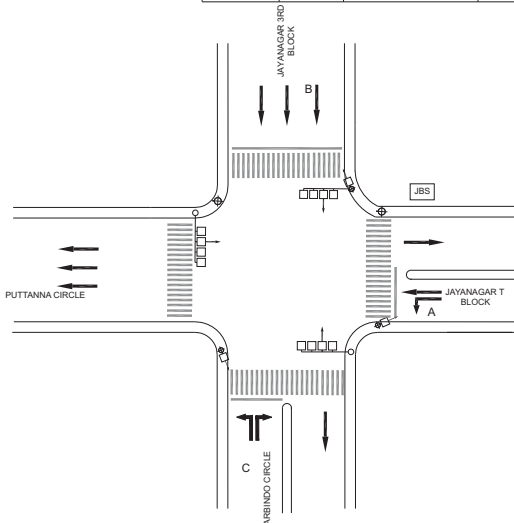

**GEETA CIRCLE JUNCTION, JAYANAGAR POLICE STATION - FIXED**

TIMINGS DATA										
JAYANAGAR 3RD BLOCK X T BLOCK			PHASE						CYCLE TIME	
	ROAD	FROM	1		2		3		4	
DATA	A	JAYANAGAR T <sup>th</sup> BLOCK	L	S				L	EXCLUSIVE PEDESTRIAN	
	B	JAYANAGAR 3RD BLOCK	L		R	L	S	P		
	C	ARBINDO CIRCLE					R	L		
TIMINGS	07:30	09:00	30		20			40	10	100
	09:00	11:00	45		25			60	10	140
	11:00	17:00	35		20			45	10	110
	17:00	20:30	45		25			60	10	140
	20:30	22:00	30		20			40	10	100
SUNDAY	07:30	17:00	30		25			40	10	105
	17:00	20:30	45		30			60	10	145
	20:30	22:00	30		20			40	10	100

TIMINGS DATA											
			PHASE						CYCLE TIME		
	ROAD	FROM	1		2		3		4		
DATA	A	YEDIYUR	R	L	S					EXCLUSIVE PEDESTRIAN	
	B	R.V.ROAD				R	L	S			
	C	4TH BLOCK						R	L		S
	D	J.P.NAGAR							R		L
TIMINGS	07:00	08:00	15		20			15	15	10	075
	08:00	11:00	30		50			20	40	10	150
	11:00	16:00	15		40			20	25	10	110
	16:00	21:00	30		85			25	35	10	185
	21:00	23:00	15		25			15	20	10	085
SUNDAY	07:00	22:00	30		60			30	30	10	160

NOTE: FREE LEFT REMOVED DUE TO METRO WORK

**JAYANAGAR 27TH CROSS JUNCTION (JAYANAGAR 4TH MAIN), JAYANAGAR POLICE STATION - FIXED**