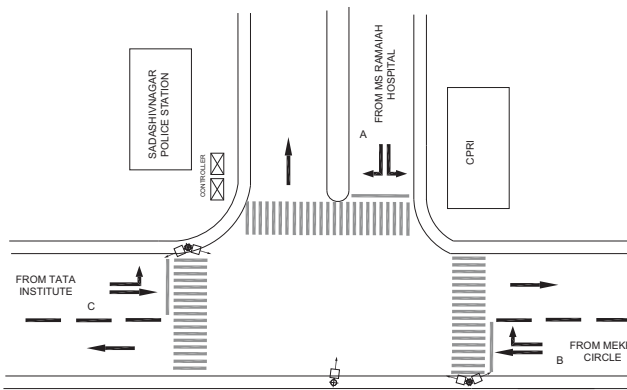

SADASHIVANAGAR JUNCTION, SADASHIVA NAGAR POLICE STATION - VAC

TIMINGS DATA											
MEKRI CIRCLE X TATA INSTITUTE ROAD			PHASE				CYCLE TIME				
	ROAD	FROM	1		2			3		4	
DATA	A	RAMAIAH HOSPITAL	R	L		L				EXCLUSIVE PEDESTRIAN	
	B	MEKRI CIRCLE				R	S		S		
	C	TATA INSTITUTE		L				L	S		
TIMINGS	07:00	09:00	45		50		45		10		150
	09:00	11:00	60		60		60		10		190
	11:00	17:00	45		50		45		07		147
	17:00	21:00	50		60		50		10		170
	21:00	23:00	45		50		45		06		146
SUNDAY	07:30	22:00	45		50		45		06		146

TIMINGS DATA											
CHOWDAIAH RD X CV RAMAN RD			PHASE				CYCLE TIME				
	ROAD	FROM	1		2			3		4	
DATA	A	CIRCLE MARAMMA	R	L	S		S				
	B	YESHWANTHPUR				L	S	L			
	C	SADASHIVNAGAR		L				L	S		
	D	IISc / BHEL							R	L	S
TIMINGS weekdays (sunday)	07:00	09:00	40 (30)		60 (50)		45 (35)		15 (10)		160 (125)
	09:00	11:00	50 (40)		80 (60)		60 (45)		15 (10)		205 (155)
	11:00	17:00	50 (40)		65 (55)		50 (40)		15 (10)		180 (145)
	17:00	21:00	60 (50)		60 (50)		70 (60)		15 (10)		205 (170)
	21:00	23:00	50 (30)		50 (35)		50 (30)		10 (08)		160 (103)

TATA INSTITUTE CIRCLE JUNCTION, SADASHIVA NAGAR POLICE STATION - VAC