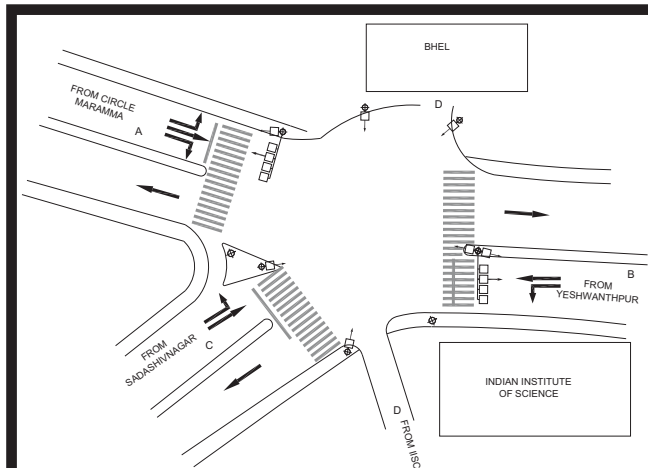

SADASHIVANAGAR JUNCTION, SADASHIVA NAGAR POLICE STATION - VAC

TIMINGS DATA											
MEKRI CIRCLE X TATA INSTITUTE ROAD			PHASE				CYCLE TIME				
	ROAD	FROM	1		2			3		4	
DATA	A	RAMAIAH HOSPITAL	R	L		L				EXCLUSIVE PEDESTRIAN	
	B	MEKRI CIRCLE				R	S		S		
	C	TATA INSTITUTE		L				L	S		
TIMINGS	07:00	09:00	45		50		45		10		150
	09:00	11:00	60		60		60		10		190
	11:00	17:00	45		50		45		07		147
	17:00	21:00	50		60		50		10		170
	21:00	23:00	45		50		45		06		146
SUNDAY	07:30	22:00	45		50		45		06		146

TIMINGS DATA											
CHOWDAIAH RD X CV RAMAN RD			PHASE				CYCLE TIME				
	ROAD	FROM	1		2			3		4	
DATA	A	CIRCLE MARAMMA	R	L	S		S				
	B	YESHWANTHPUR				L	S	L			
	C	SADASHIVNAGAR		L				L	S		
	D	IISc / BHEL							R	L	S
TIMINGS weekdays (sunday)	07:00	09:00	40 (30)		60 (50)		45 (35)		15 (10)		160 (125)
	09:00	11:00	50 (40)		80 (60)		60 (45)		15 (10)		205 (155)
	11:00	17:00	50 (40)		65 (55)		50 (40)		15 (10)		180 (145)
	17:00	21:00	60 (50)		60 (50)		70 (60)		15 (10)		205 (170)
	21:00	23:00	50 (30)		50 (35)		50 (30)		10 (08)		160 (103)

TATA INSTITUTE CIRCLE JUNCTION, SADASHIVA NAGAR POLICE STATION - VAC