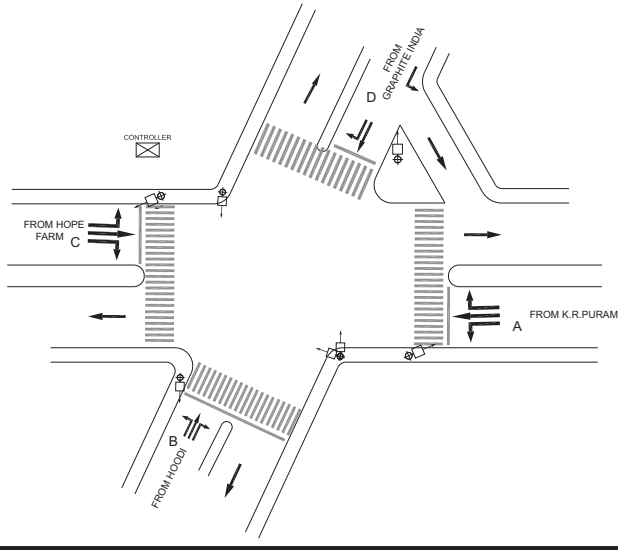

**HOODI JUNCTION, K.R. PURAM POLICE STATION - FIXED**

TIMINGS DATA														
			PHASE					CYCLE TIME						
	ROAD	FROM	1			2		3		4		5		
DATA	A	K.R.PURAM	R	L	S	L						EXCLUSIVE PEDESTRIAN		
	B	HOODI				R	L	S	L					
	C	HOPE FARM							R	L	S			L
	D	GRAPHITE INDIA	L							R	L			S
TIMINGS	07:00	23:00	50			30		35		40		10		165

TIMINGS DATA															
BANAWADI RD X RM NAGAR			PHASE					CYCLE TIME							
	ROAD	FROM	1			2		3		4		5			
DATA	A	RAMAMURTHY NAGAR	R	L	S	L		L				EXCLUSIVE PEDESTRIAN			
	B	K.R.PURAM				R	L	S	R	L				L	
	C	BANASWADI							L		R			L	S
	D	HEBBALA	L			L		R	L					L	
TIMINGS	07:00	08:00	40			20		15		30		10		115	
	08:00	10:00	50			30		15		40		10		145	
	10:00	17:00	30			20		15		30		10		105	
	17:00	20:00	50			30		15		40		10		145	
	20:00	22:00	30			20		15		30		00		095	
SUNDAY	07:30	22:00	40			20		15		30		10		115	

**RAMAMURTHY NAGAR JUNCTION, K.R. PURAM POLICE STATION - FIXED**