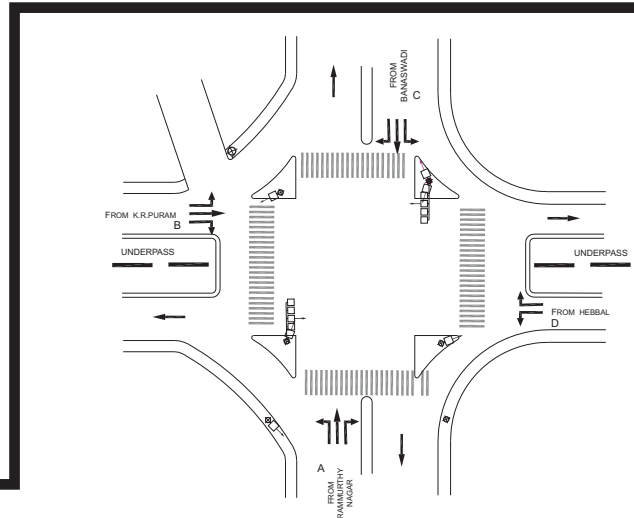

**HOODI JUNCTION, K.R. PURAM POLICE STATION - FIXED**

TIMINGS DATA														
			PHASE					CYCLE TIME						
	ROAD	FROM	1			2		3		4		5		
DATA	A	K.R.PURAM	R	L	S	L						EXCLUSIVE PEDESTRIAN		
	B	HOODI				R	L	S	L					
	C	HOPE FARM							R	L	S			L
	D	GRAPHITE INDIA	L							R	L			S
TIMINGS	07:00	23:00	50			30		35		40		10		165

TIMINGS DATA															
BANAWADI RD X RM NAGAR			PHASE					CYCLE TIME							
	ROAD	FROM	1			2		3		4		5			
DATA	A	RAMAMURTHY NAGAR	R	L	S	L		L				EXCLUSIVE PEDESTRIAN			
	B	K.R.PURAM				R	L	S	R	L				L	
	C	BANASWADI							L		R			L	S
	D	HEBBALA	L			L		R	L					L	
TIMINGS	07:00	08:00	40			20		15		30		10		115	
	08:00	10:00	50			30		15		40		10		145	
	10:00	17:00	30			20		15		30		10		105	
	17:00	20:00	50			30		15		40		10		145	
	20:00	22:00	30			20		15		30		00		095	
SUNDAY	07:30	22:00	40			20		15		30		10		115	

**RAMAMURTHY NAGAR JUNCTION, K.R. PURAM POLICE STATION - FIXED**