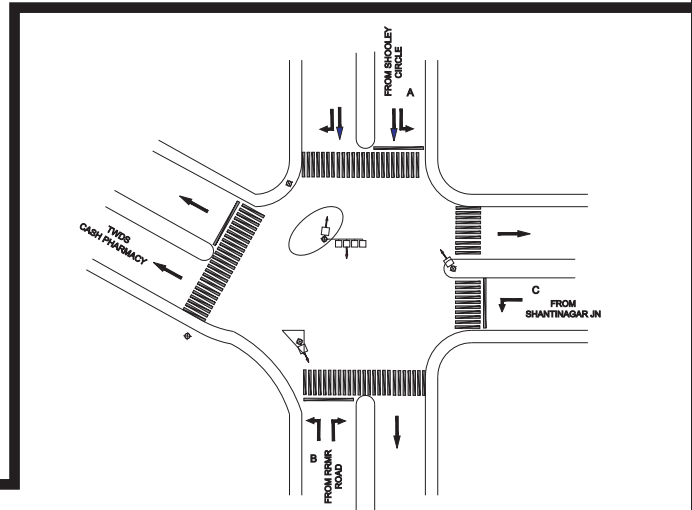

PALMGROOVE JUNCTION, ASHOK NAGAR POLICE STATION - FIXED

TIMINGS DATA						
PALMGROOVE RD X VICTORIA RD			PHASE			CYCLE TIME
	ROAD	FROM	1		2	
DATA	A	INDIA GARAGE	L	S		
	B	HOSMAT			R	S
	C	AMBEDKAR STREET			L	
TIMINGS	07:00	08:00	60		15	75
	08:00	11:00	70		15	85
	11:00	17:00	60		15	75
	17:00	20:30	70		15	85
	20:30	23:00	60		15	75
SUNDAY	07:30	22:30	60		15	75

TIMINGS DATA							
RICHMOND RD X RRM ROAD JN			PHASE			CYCLE TIME	
	ROAD	FROM	1		2		3
DATA	A	SHOOLEY CIRCLE	R	L	S	EXCLUSIVE PEDESTRIAN	
	B	RRM ROAD			R		L
	C	SHANTINAGAR					L
TIMINGS	07:00	08:00	60		40	10	110
	08:00	12:00	90		60	10	160
	12:00	16:00	70		50	10	130
	16:00	21:00	90		70	10	180
	21:00	23:00	60		40	10	110
SUNDAY	07:00	09:00	60		40	10	110
	09:00	12:00	90		60	10	160
	12:00	16:00	70		50	10	130
	16:00	21:00	90		60	10	170
	21:00	23:00	60		40	10	110

RICHMOND CIRCLE JUNCTION, ASHOK NAGAR POLICE STATION - VAC