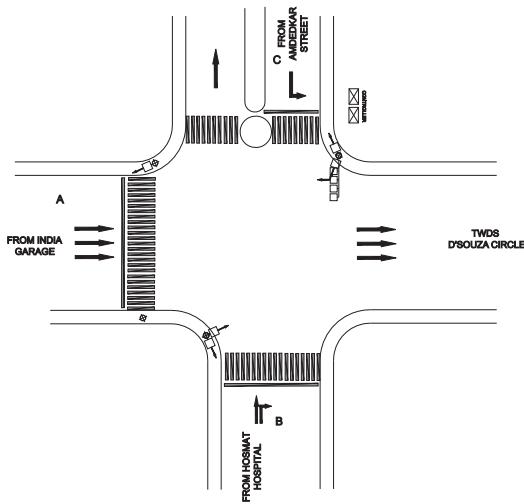

PALMGROOVE JUNCTION, ASHOK NAGAR POLICE STATION - FIXED

TIMINGS DATA						
PALMGROOVE RD X VICTORIA RD			PHASE			CYCLE TIME
	ROAD	FROM	1		2	
DATA	A	INDIA GARAGE	L	S		
	B	HOSMAT			R	S
	C	AMBEDKAR STREET			L	
TIMINGS	07:00	08:00	60		15	75
	08:00	11:00	70		15	85
	11:00	17:00	60		15	75
	17:00	20:30	70		15	85
	20:30	23:00	60		15	75
SUNDAY	07:30	22:30	60		15	75

TIMINGS DATA							
RICHMOND RD X RRM ROAD JN			PHASE			CYCLE TIME	
	ROAD	FROM	1		2		3
DATA	A	SHOOLEY CIRCLE	R	L	S	EXCLUSIVE PEDESTRIAN	
	B	RRM ROAD			R		L
	C	SHANTINAGAR					L
TIMINGS	07:00	08:00	60		40	10	110
	08:00	12:00	90		60	10	160
	12:00	16:00	70		50	10	130
	16:00	21:00	90		70	10	180
	21:00	23:00	60		40	10	110
SUNDAY	07:00	09:00	60		40	10	110
	09:00	12:00	90		60	10	160
	12:00	16:00	70		50	10	130
	16:00	21:00	90		60	10	170
	21:00	23:00	60		40	10	110

RICHMOND CIRCLE JUNCTION, ASHOK NAGAR POLICE STATION - VAC