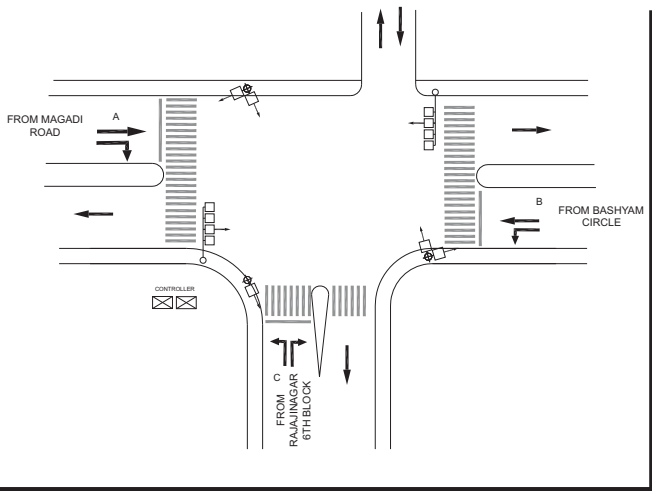

BASAVAMANTAPA CIRCLE JUNCTION, Dr. RAJKUMAR ROAD, MAGADI ROAD POLICE STATION - FIXED

TIMINGS DATA									
			PHASE				CYCLE TIME		
	ROAD	FROM	1		2			3	
DATA	A	MAGADI ROAD	R	L	S	L	S	EXCLUSIVE PEDESTRIAN	
	B	BASHYAM CIRCLE				L	S		
	C	RAJAJINAGAR 6TH BLOCK					R		L
TIMINGS	07:00	08:00	20		35		15	07	077
	08:00	11:00	30		50		25	10	115
	11:00	17:00	20		40		20	07	087
	17:00	20:00	30		50		25	10	115
	20:00	23:00	20		35		15	06	076
SUNDAY	07:30	22:00	20		35		15	06	076

TIMINGS DATA									
MAGADI RD X CHOULURPALYA RD			PHASE				CYCLE TIME		
	ROAD	FROM	1		2			3	
DATA	A	DASARAHALLI	R		S		S	EXCLUSIVE PEDESTRIAN	
	B	PRASANNA				L	S		
	C	CHOLARAPALYA		L					R
TIMINGS	07:00	08:00	20		40		20	05	085
	08:00	11:00	20		50		25	05	100
	11:00	16:00	15		40		20	05	080
	16:00	21:00	20		50		25	05	100
	21:00	23:00	20		40		20	05	085
SUNDAY	07:30	22:30	20		40		20	05	090

CHOLUR PALYA JUNCTION, MAGADI ROAD POLICE STATION - FIXED