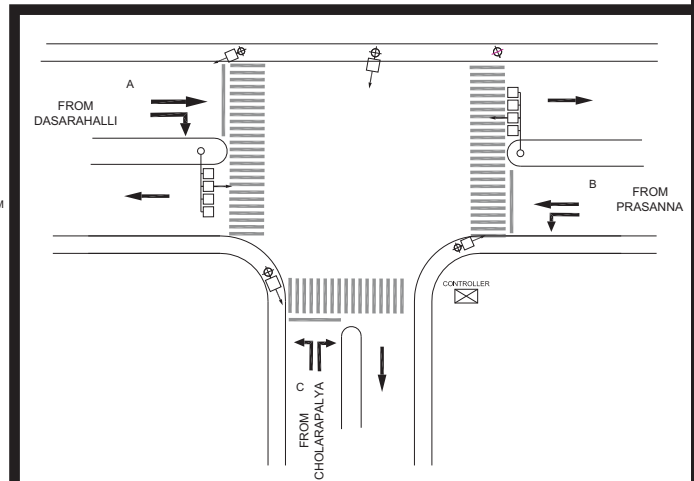

BASAVAMANTAPA CIRCLE JUNCTION, Dr. RAJKUMAR ROAD, MAGADI ROAD POLICE STATION - FIXED

TIMINGS DATA									
			PHASE				CYCLE TIME		
	ROAD	FROM	1		2			3	
DATA	A	MAGADI ROAD	R	L	S	L	S	EXCLUSIVE PEDESTRIAN	
	B	BASHYAM CIRCLE				L	S		
	C	RAJAJINAGAR 6TH BLOCK					R		L
TIMINGS	07:00	08:00	20		35		15	07	077
	08:00	11:00	30		50		25	10	115
	11:00	17:00	20		40		20	07	087
	17:00	20:00	30		50		25	10	115
	20:00	23:00	20		35		15	06	076
SUNDAY	07:30	22:00	20		35		15	06	076

TIMINGS DATA									
MAGADI RD X CHOULURPALYA RD			PHASE				CYCLE TIME		
	ROAD	FROM	1		2			3	
DATA	A	DASARAHALLI	R		S		S	EXCLUSIVE PEDESTRIAN	
	B	PRASANNA				L	S		
	C	CHOLARAPALYA		L					R
TIMINGS	07:00	08:00	20		40		20	05	085
	08:00	11:00	20		50		25	05	100
	11:00	16:00	15		40		20	05	080
	16:00	21:00	20		50		25	05	100
	21:00	23:00	20		40		20	05	085
SUNDAY	07:30	22:30	20		40		20	05	090

CHOLUR PALYA JUNCTION, MAGADI ROAD POLICE STATION - FIXED