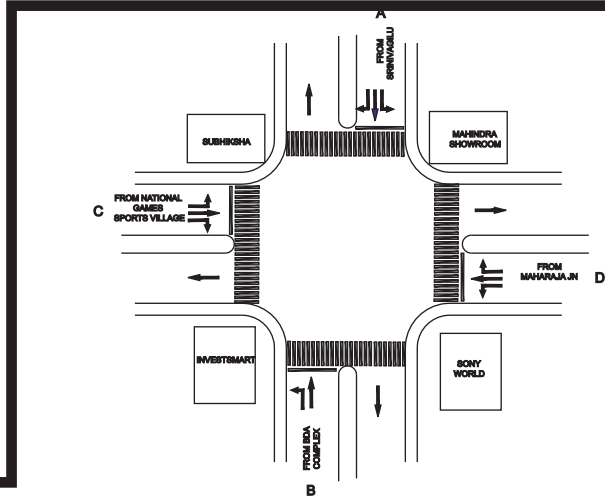

NGV REAR GATE JUNCTION, ADUGODI TRAFFIC POLICE STATION - FIXED

TIMINGS DATA												
KORAMANGALA 80FT PERIPHERAL RD X 80 FT ROAD			PHASE				CYCLE TIME					
	ROAD	FROM	1			2		3		4		
DATA	A	SONY WORLD	R	L	S				L		EXCLUSIVE PEDESTRIAN	
	B	PASSPORT OFFICE				R	L	S				
	C	KORAMANGALA POLICE STATION					L		R	L		S
TIMINGS	07:00	09:00	35			30		25		10		100
	09:00	11:00	65			40		35		10		150
	11:00	16:00	45			30		25		10		110
	16:00	20:00	65			40		35		10		150
	20:00	22:00	30			25		20		10		085
SUNDAY	08:00	22:30	35			30		25		10		100

TIMINGS DATA														
			PHASE					CYCLE TIME						
	ROAD	FROM	1			2		3		4		5		
DATA	A	SRINIVAGILU	R	L	S		L	S			L		EXCLUSIVE PEDESTRIAN	
	B	BDA COMPLEX				L	S	L						
	C	NATIONAL GAMES SPORTS VILLAGE		L				R	L	S				
	D	MAHARAJA JN								R	L	S		
TIMINGS	07:00	08:00	35			45		65		50		10		205
	08:00	11:00	50			85		65		55		10		285
	11:00	17:00	40			65		50		50		10		215
	17:00	21:00	50			85		65		55		10		285
	21:00	22:00	40			50		55		50		10		205
	22:00	23:30	30			30		20		20		05		105
	23:30	24:00	20			20		15		15		05		075
SUNDAY	08:00	23:00	40			65		50		50		10		215

SONY WORLD (KORAMANGALA 80FT. RD), JUNCTION, ADUGODI POLICE STATION - VAC