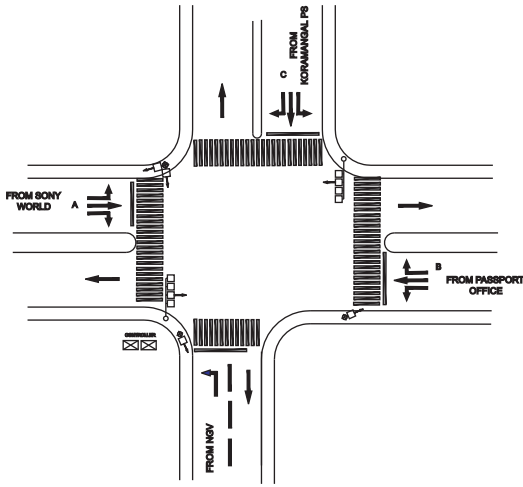

NGV REAR GATE JUNCTION, ADUGODI TRAFFIC POLICE STATION - FIXED

TIMINGS DATA												
KORAMANGALA 80FT PERIPHERAL RD X 80 FT ROAD			PHASE				CYCLE TIME					
	ROAD	FROM	1			2		3		4		
DATA	A	SONY WORLD	R	L	S				L		EXCLUSIVE PEDESTRIAN	
	B	PASSPORT OFFICE				R	L	S				
	C	KORAMANGALA POLICE STATION					L		R	L		S
TIMINGS	07:00	09:00	35			30		25		10		100
	09:00	11:00	65			40		35		10		150
	11:00	16:00	45			30		25		10		110
	16:00	20:00	65			40		35		10		150
	20:00	22:00	30			25		20		10		085
SUNDAY	08:00	22:30	35			30		25		10		100

TIMINGS DATA														
			PHASE					CYCLE TIME						
	ROAD	FROM	1			2		3		4		5		
DATA	A	SRINIVAGILU	R	L	S		L	S			L		EXCLUSIVE PEDESTRIAN	
	B	BDA COMPLEX				L	S	L						
	C	NATIONAL GAMES SPORTS VILLAGE		L				R	L	S				
	D	MAHARAJA JN								R	L	S		
TIMINGS	07:00	08:00	35			45		65		50		10		205
	08:00	11:00	50			85		65		55		10		285
	11:00	17:00	40			65		50		50		10		215
	17:00	21:00	50			85		65		55		10		285
	21:00	22:00	40			50		55		50		10		205
	22:00	23:30	30			30		20		20		05		105
	23:30	24:00	20			20		15		15		05		075
SUNDAY	08:00	23:00	40			65		50		50		10		215

SONY WORLD (KORAMANGALA 80FT. RD), JUNCTION, ADUGODI POLICE STATION - VAC