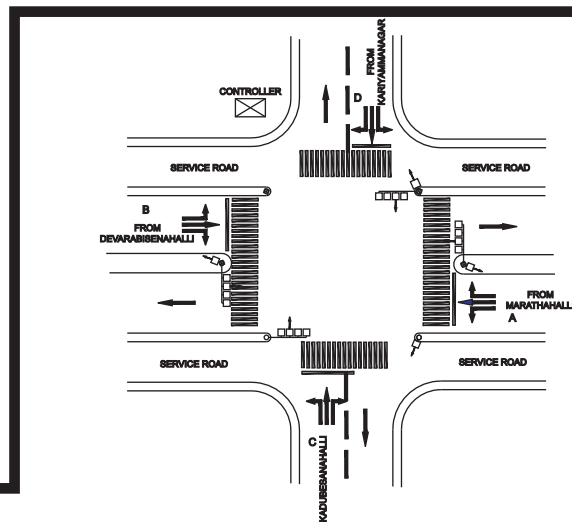

ISRO JUNCTION - AIRPORT ROAD, AIRPORT POLICE STATION - VAC

TIMINGS DATA												
OLD AIRPORT RD X WIND TUNNEL RD			PHASE							CYCLE TIME		
	ROAD	FROM	1			2			3		4	
DATA	A	WIND TUNNEL ROAD	R	L	S						EXCLUSIVE PEDESTRIAN	
	B	DOMLUR				R	L	S		L S*		
	C	HAL		L					R*	L S		
	D	ISRO	R*	L*								
TIMINGS	07:00	08:30	25			35			65		10	138
	08:30	11:30	40			50			90		10	193
	11:30	16:30	25			35			65		10	138
	16:30	20:30	40			50			90		10	193
	20:30	23:00	25			35			65		10	138
SUNDAY	07:00	22:30	25			35			65		10	138

NOTE : * BLINK

TIMINGS DATA												
SILK BOARD RD X MARATHALLI RD			PHASE							CYCLE TIME		
	ROAD	FROM	1			2		3		4	5	
DATA	A	MARATHALLI	R	L	S	L	S				L	
	B	DEVARABISANA HALLI JN				L	S	R	L	S	L	
	C	KADUBESANAHALLI						L		R	L	S
	D	KARIYAMMANAGAR	L								R	L
TIMINGS	07:00	08:00	20	60		15		15		15		125
	08:00	11:00	30	80		30		25		25		190
	11:00	17:30	25	60		25		25		25		160
	17:30	21:30	30	80		30		25		25		190
	21:30	22:00	15	50		15		15		15		110
SATURDAY & SUNDAY	07:00	22:00	15	50		15		15		15		110

KADUBESANAHALLI JUNCTION, AIRPORT POLICE STATION - FIXED