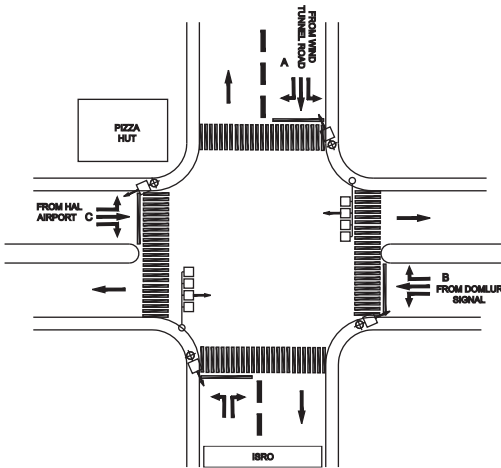

ISRO JUNCTION - AIRPORT ROAD, AIRPORT POLICE STATION - VAC

TIMINGS DATA												
OLD AIRPORT RD X WIND TUNNEL RD			PHASE							CYCLE TIME		
	ROAD	FROM	1			2			3		4	
DATA	A	WIND TUNNEL ROAD	R	L	S						EXCLUSIVE PEDESTRIAN	
	B	DOMLUR				R	L	S		L S*		
	C	HAL		L					R*	L S		
	D	ISRO	R*	L*								
TIMINGS	07:00	08:30	25			35			65		10	138
	08:30	11:30	40			50			90		10	193
	11:30	16:30	25			35			65		10	138
	16:30	20:30	40			50			90		10	193
	20:30	23:00	25			35			65		10	138
SUNDAY	07:00	22:30	25			35			65		10	138

NOTE : * BLINK

TIMINGS DATA												
SILK BOARD RD X MARATHALLI RD			PHASE							CYCLE TIME		
	ROAD	FROM	1			2		3		4	5	
DATA	A	MARATHALLI	R	L	S	L	S				L	
	B	DEVARABISANA HALLI JN				L	S	R	L	S	L	
	C	KADUBESANAHALLI						L		R	L	S
	D	KARIYAMMANAGAR	L								R	L
TIMINGS	07:00	08:00	20	60		15		15		15		125
	08:00	11:00	30	80		30		25		25		190
	11:00	17:30	25	60		25		25		25		160
	17:30	21:30	30	80		30		25		25		190
	21:30	22:00	15	50		15		15		15		110
SATURDAY & SUNDAY	07:00	22:00	15	50		15		15		15		110

KADUBESANAHALLI JUNCTION, AIRPORT POLICE STATION - FIXED