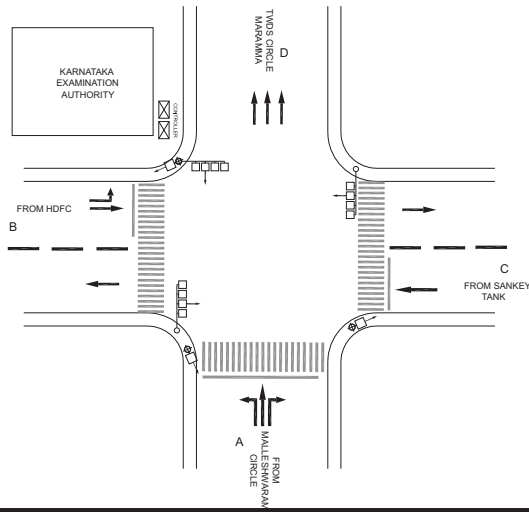

MALLESHWARAM 18TH CROSS JUNCTION (SAMPIGE ROAD), MALLESHWARAM POLICE STATION - VAC

TIMINGS DATA										
			PHASE					CYCLE TIME		
	ROAD	FROM	1			2			3	
DATA	A	MALLESHWARAM CIRCLE	R	L	S			EXCLUSIVE PEDESTRIAN		
	B	HDFC JUNCTION				L	S			
	C	SANKEY TANK					S			
	D	TWDS CIRCLE MARAMMA								
TIMINGS	07:00	08:00	70			35		10		115
	08:00	11:00	70			40		10		120
	11:00	16:00	65			30		07		102
	16:00	21:00	70			40		10		120
	21:00	23:00	60			28		07		095
SUNDAY	07:30	22:30	70			35		07		112

TIMINGS DATA										
			PHASE					CYCLE TIME		
	ROAD	FROM	1		2		3		4	
DATA	A	13TH CROSS	R	S		S		EXCLUSIVE PEDESTRIAN		
	B	YESWANTPUR			L	S				
	C	RAJKUMAR RD 17TH CROSS					R		L	S
TIMINGS	07:00	08:00	10		25		25		07	67
	08:00	11:00	15		30		30		10	85
	11:00	17:00	10		25		25		07	67
	17:00	20:00	15		30		30		10	85
	20:00	22:00	10		25		20		06	61

MALLESHWARAM 8TH MAIN, 18TH CROSS JUNCTION, MALLESHWARAM POLICE STATION - FIXED