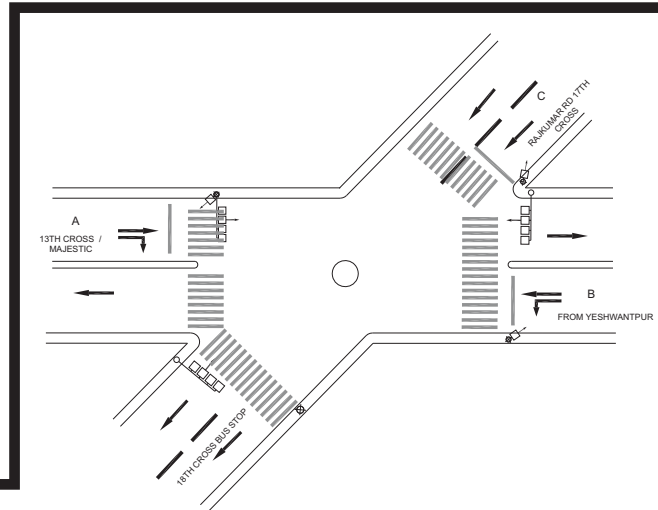

MALLESHWARAM 18TH CROSS JUNCTION (SAMPIGE ROAD), MALLESHWARAM POLICE STATION - VAC

TIMINGS DATA										
			PHASE					CYCLE TIME		
	ROAD	FROM	1			2			3	
DATA	A	MALLESHWARAM CIRCLE	R	L	S			EXCLUSIVE PEDESTRIAN		
	B	HDFC JUNCTION				L	S			
	C	SANKEY TANK					S			
	D	TWDS CIRCLE MARAMMA								
TIMINGS	07:00	08:00	70			35		10		115
	08:00	11:00	70			40		10		120
	11:00	16:00	65			30		07		102
	16:00	21:00	70			40		10		120
	21:00	23:00	60			28		07		095
SUNDAY	07:30	22:30	70			35		07		112

TIMINGS DATA										
			PHASE					CYCLE TIME		
	ROAD	FROM	1		2		3		4	
DATA	A	13TH CROSS	R	S		S		EXCLUSIVE PEDESTRIAN		
	B	YESWANTPUR			L	S				
	C	RAJKUMAR RD 17TH CROSS					R		L	S
TIMINGS	07:00	08:00	10		25		25		07	67
	08:00	11:00	15		30		30		10	85
	11:00	17:00	10		25		25		07	67
	17:00	20:00	15		30		30		10	85
	20:00	22:00	10		25		20		06	61

MALLESHWARAM 8TH MAIN, 18TH CROSS JUNCTION, MALLESHWARAM POLICE STATION - FIXED