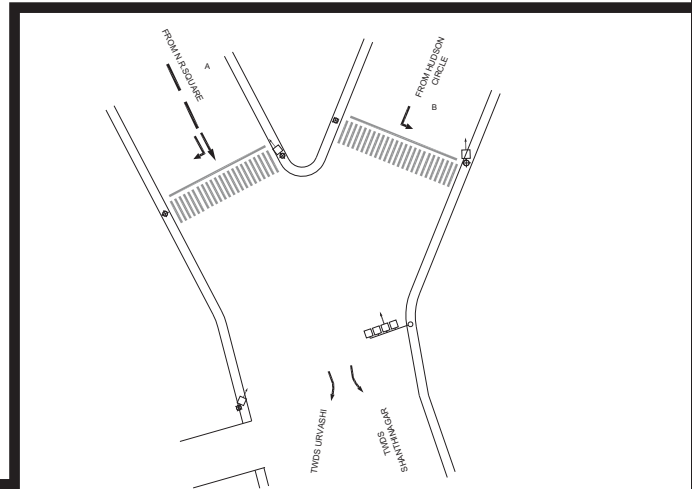

**BLOOD BANK CIRCLE JUNCTION, ULSOOR GATE POLICE STATION - VAC**

TIMINGS DATA										
KH ROAD X MISSION RD			PHASE				CYCLE TIME			
	ROAD	FROM	1		2			3	4	
DATA	A	SUBBAIAH CIRCLE	R	L	S			L	EXCLUSIVE PEDESTRIAN	
	B	K.H.ROAD		L		R	L	S		
	C	RICHMOND CIRCLE						R L S		
	C	CMP						R L S		
TIMINGS	07:00	09:00	50		50		60		10	170
	09:00	12:00	50		60		60		10	180
	12:00	16:00	50		50		60		10	170
	16:00	21:00	60		50		70		10	190
	21:00	22:00	40		40		50		10	140
	22:00	23:00	35		40		40		06	121

TIMINGS DATA						
			PHASE			CYCLE TIME
	ROAD	FROM	1		2	
DATA	A	N.R.SQUARE	R		S	
	B	HUDSON CIRCLE			L	S
TIMINGS	07:00	09:00	40		40	080
	09:00	12:00	40		50	090
	12:00	16:00	50		45	095
	16:00	21:00	50		60	110
	21:00	22:00	50		45	095
	22:00	23:00	40		40	080
SUNDAY	07:00	22:30	40		40	080

**DEVANGA HOSTEL JUNCTION, ULSOOR GATE POLICE STATION - VAC**