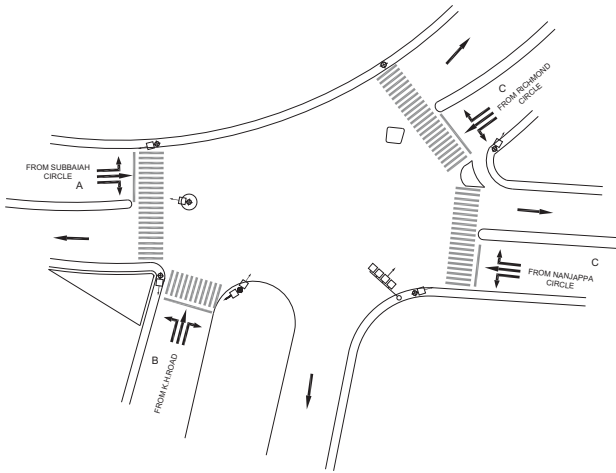

**BLOOD BANK CIRCLE JUNCTION, ULSOOR GATE POLICE STATION - VAC**

TIMINGS DATA										
KH ROAD X MISSION RD			PHASE				CYCLE TIME			
	ROAD	FROM	1		2			3	4	
DATA	A	SUBBAIAH CIRCLE	R	L	S			L	EXCLUSIVE PEDESTRIAN	
	B	K.H.ROAD		L		R	L	S		
	C	RICHMOND CIRCLE						R L S		
	C	CMP						R L S		
TIMINGS	07:00	09:00	50		50		60		10	170
	09:00	12:00	50		60		60		10	180
	12:00	16:00	50		50		60		10	170
	16:00	21:00	60		50		70		10	190
	21:00	22:00	40		40		50		10	140
	22:00	23:00	35		40		40		06	121

TIMINGS DATA						
			PHASE			CYCLE TIME
	ROAD	FROM	1		2	
DATA	A	N.R.SQUARE	R		S	
	B	HUDSON CIRCLE			L	S
TIMINGS	07:00	09:00	40		40	080
	09:00	12:00	40		50	090
	12:00	16:00	50		45	095
	16:00	21:00	50		60	110
	21:00	22:00	50		45	095
	22:00	23:00	40		40	080
SUNDAY	07:00	22:30	40		40	080

**DEVANGA HOSTEL JUNCTION, ULSOOR GATE POLICE STATION - VAC**