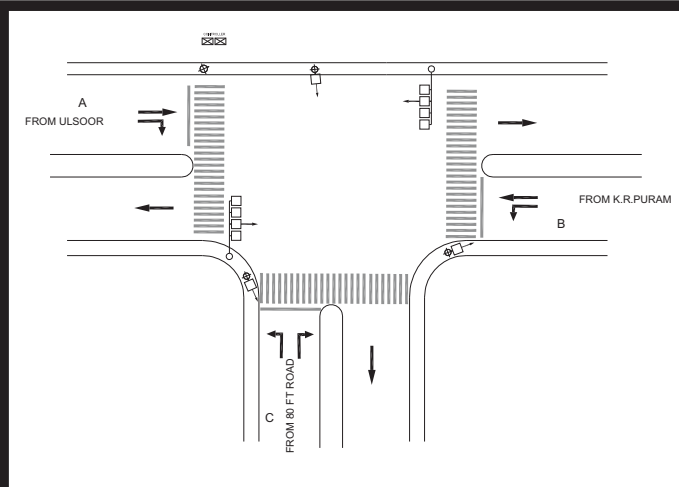

**OLD MADRAS ROAD & DOUBLE ROAD JUNCTION (PS JUNCTION), INDIRANAGAR POLICE STATION - FIXED**

TIMINGS DATA											
K.R.PURAM X ULSOOR			PHASE				CYCLE TIME				
	ROAD	FROM	1		2		3		4		
DATA	A	ULSOOR	R	S		S			EXCLUSIVE PEDESTRIAN		
	B	K.R.PURAM			L	S		L			
	C	CMH ROAD		L			R	L			
TIMINGS	07:00	08:30	20		30		15		10		075
	08:30	11:00	25		50		25		10		110
	11:00	16:00	20		40		20		08		088
	16:00	21:00	20		60		20		08		108
	21:00	23:00	15		30		15		06		066
SUNDAY	07:00	22:30	20		40		20		08		088

TIMINGS DATA											
			PHASE				CYCLE TIME				
	ROAD	FROM	1		2		3		4		
DATA	A	ULSOOR	R	S		S			EXCLUSIVE PEDESTRIAN		
	B	K.R.PURAM			L	S		L			
	C	80 FT ROAD		L			R	L			
TIMINGS	07:00	08:00	20		45		20		10		095
	08:00	11:30	40		80		40		10		170
	11:30	16:30	30		60		40		08		138
	16:30	20:30	40		80		60		10		190
	20:30	22:00	30		60		45		10		145
	22:00	23:00	20		45		20		06		091

**OLD MADRAS ROAD & INDIRANAGAR 80FT RD.JUNCTION, INDIRANAGAR POLICE STATION - FIXED**