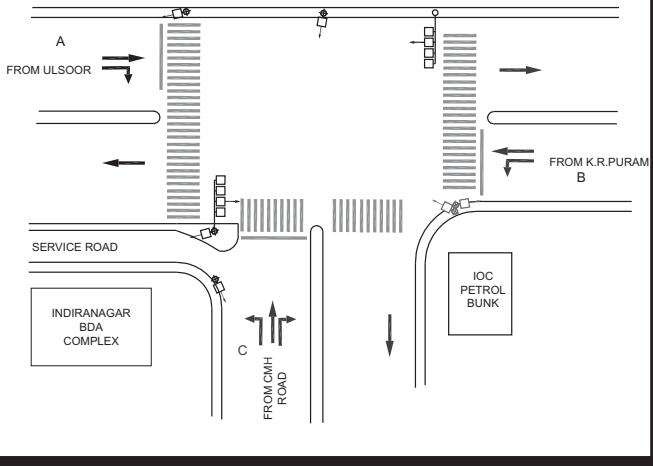

**OLD MADRAS ROAD & DOUBLE ROAD JUNCTION (PS JUNCTION), INDIRANAGAR POLICE STATION - FIXED**

TIMINGS DATA											
K.R.PURAM X ULSOOR			PHASE				CYCLE TIME				
	ROAD	FROM	1		2		3		4		
DATA	A	ULSOOR	R	S		S			EXCLUSIVE PEDESTRIAN		
	B	K.R.PURAM			L	S		L			
	C	CMH ROAD		L			R	L			
TIMINGS	07:00	08:30	20		30		15		10		075
	08:30	11:00	25		50		25		10		110
	11:00	16:00	20		40		20		08		088
	16:00	21:00	20		60		20		08		108
	21:00	23:00	15		30		15		06		066
SUNDAY	07:00	22:30	20		40		20		08		088

TIMINGS DATA											
			PHASE				CYCLE TIME				
	ROAD	FROM	1		2		3		4		
DATA	A	ULSOOR	R	S		S			EXCLUSIVE PEDESTRIAN		
	B	K.R.PURAM			L	S		L			
	C	80 FT ROAD		L			R	L			
TIMINGS	07:00	08:00	20		45		20		10		095
	08:00	11:30	40		80		40		10		170
	11:30	16:30	30		60		40		08		138
	16:30	20:30	40		80		60		10		190
	20:30	22:00	30		60		45		10		145
	22:00	23:00	20		45		20		06		091

**OLD MADRAS ROAD & INDIRANAGAR 80FT RD.JUNCTION, INDIRANAGAR POLICE STATION - FIXED**