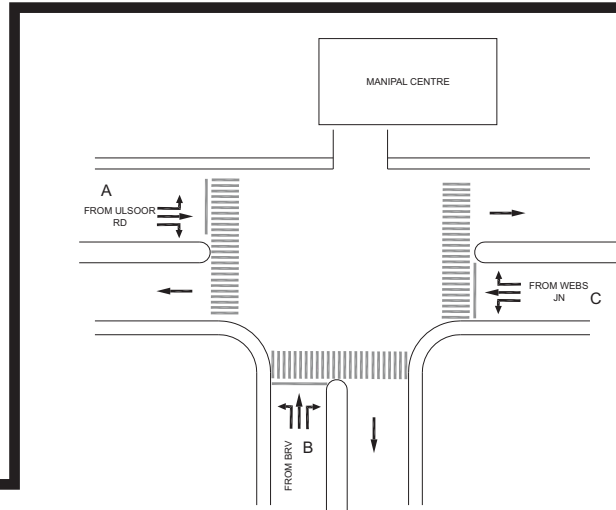

KAMRAJ ROAD JUNCTION, SHIVAJI NAGAR POLICE STATION - SYNC

TIMINGS DATA															
KAMRAJ RD X CUBBON RD JUNCTION			PHASE					CYCLE TIME							
	ROAD	FROM	1			2		3			4		5		
DATA	A	BRV	R	L	S	L	S							EXCLUSIVE PEDESTRIAN	
	B	MANIPAL CENTRE				L	S								
	C	COMMERCIAL STREET						R	L	S	L	S			
	D	M.G.ROAD		L							L	S			
TIMINGS	07:00	08:00	50			35		35			15		13		160
	08:00	12:00	60			45		45			15		13		190
	12:00	16:00	50			35		35			15		13		160
	16:00	20:30	60			45		45			15		13		190
	20:30	22:00	50			35		35			15		13		160
	22:00	23:00	35			30		24			10		09		120

TIMINGS DATA														
DICKENSON RD X CUBBON RD			PHASE					CYCLE TIME						
	ROAD	FROM	1			2		3			4			
DATA	A	HALASOOR RD	R	L	S								EXCLUSIVE PEDESTRIAN	
	B	BRV		L		R	L	S						
	C	WEBS JN					L		L	S				
TIMINGS	07:00	08:30	40			40		20			08		120	
	08:30	12:00	55			55		30			08		160	
	12:00	15:30	40			40		20			08		120	
	15:30	21:00	55			55		30			08		160	
	21:00	23:00	40			40		20			08		120	

NOTE: AMBER IS 04 SECONDS FOR ALL PHASES & OFFSET IS 04 SECONDS

MANIPAL CENTRE JUNCTION, SHIVAJI NAGAR POLICE STATION - SYNC