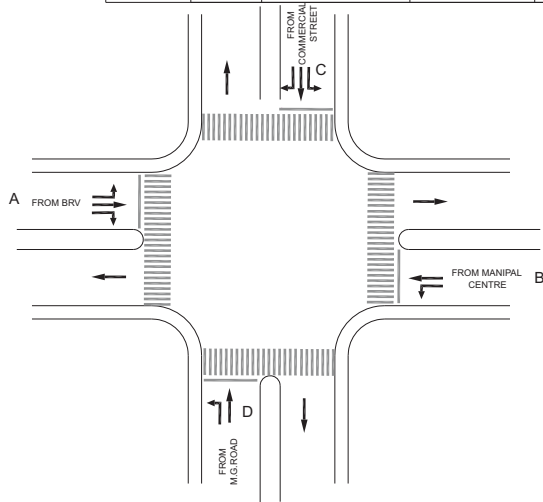

KAMRAJ ROAD JUNCTION, SHIVAJI NAGAR POLICE STATION - SYNC

TIMINGS DATA															
KAMRAJ RD X CUBBON RD JUNCTION			PHASE					CYCLE TIME							
	ROAD	FROM	1			2		3			4		5		
DATA	A	BRV	R	L	S	L	S							EXCLUSIVE PEDESTRIAN	
	B	MANIPAL CENTRE				L	S								
	C	COMMERCIAL STREET						R	L	S	L	S			
	D	M.G.ROAD		L							L	S			
TIMINGS	07:00	08:00	50			35		35			15		13		160
	08:00	12:00	60			45		45			15		13		190
	12:00	16:00	50			35		35			15		13		160
	16:00	20:30	60			45		45			15		13		190
	20:30	22:00	50			35		35			15		13		160
	22:00	23:00	35			30		24			10		09		120

TIMINGS DATA														
DICKENSON RD X CUBBON RD			PHASE					CYCLE TIME						
	ROAD	FROM	1			2		3			4			
DATA	A	HALASOOR RD	R	L	S								EXCLUSIVE PEDESTRIAN	
	B	BRV		L		R	L	S						
	C	WEBS JN					L		L	S				
TIMINGS	07:00	08:30	40			40		20			08		120	
	08:30	12:00	55			55		30			08		160	
	12:00	15:30	40			40		20			08		120	
	15:30	21:00	55			55		30			08		160	
	21:00	23:00	40			40		20			08		120	

NOTE: AMBER IS 04 SECONDS FOR ALL PHASES & OFFSET IS 04 SECONDS

MANIPAL CENTRE JUNCTION, SHIVAJI NAGAR POLICE STATION - SYNC